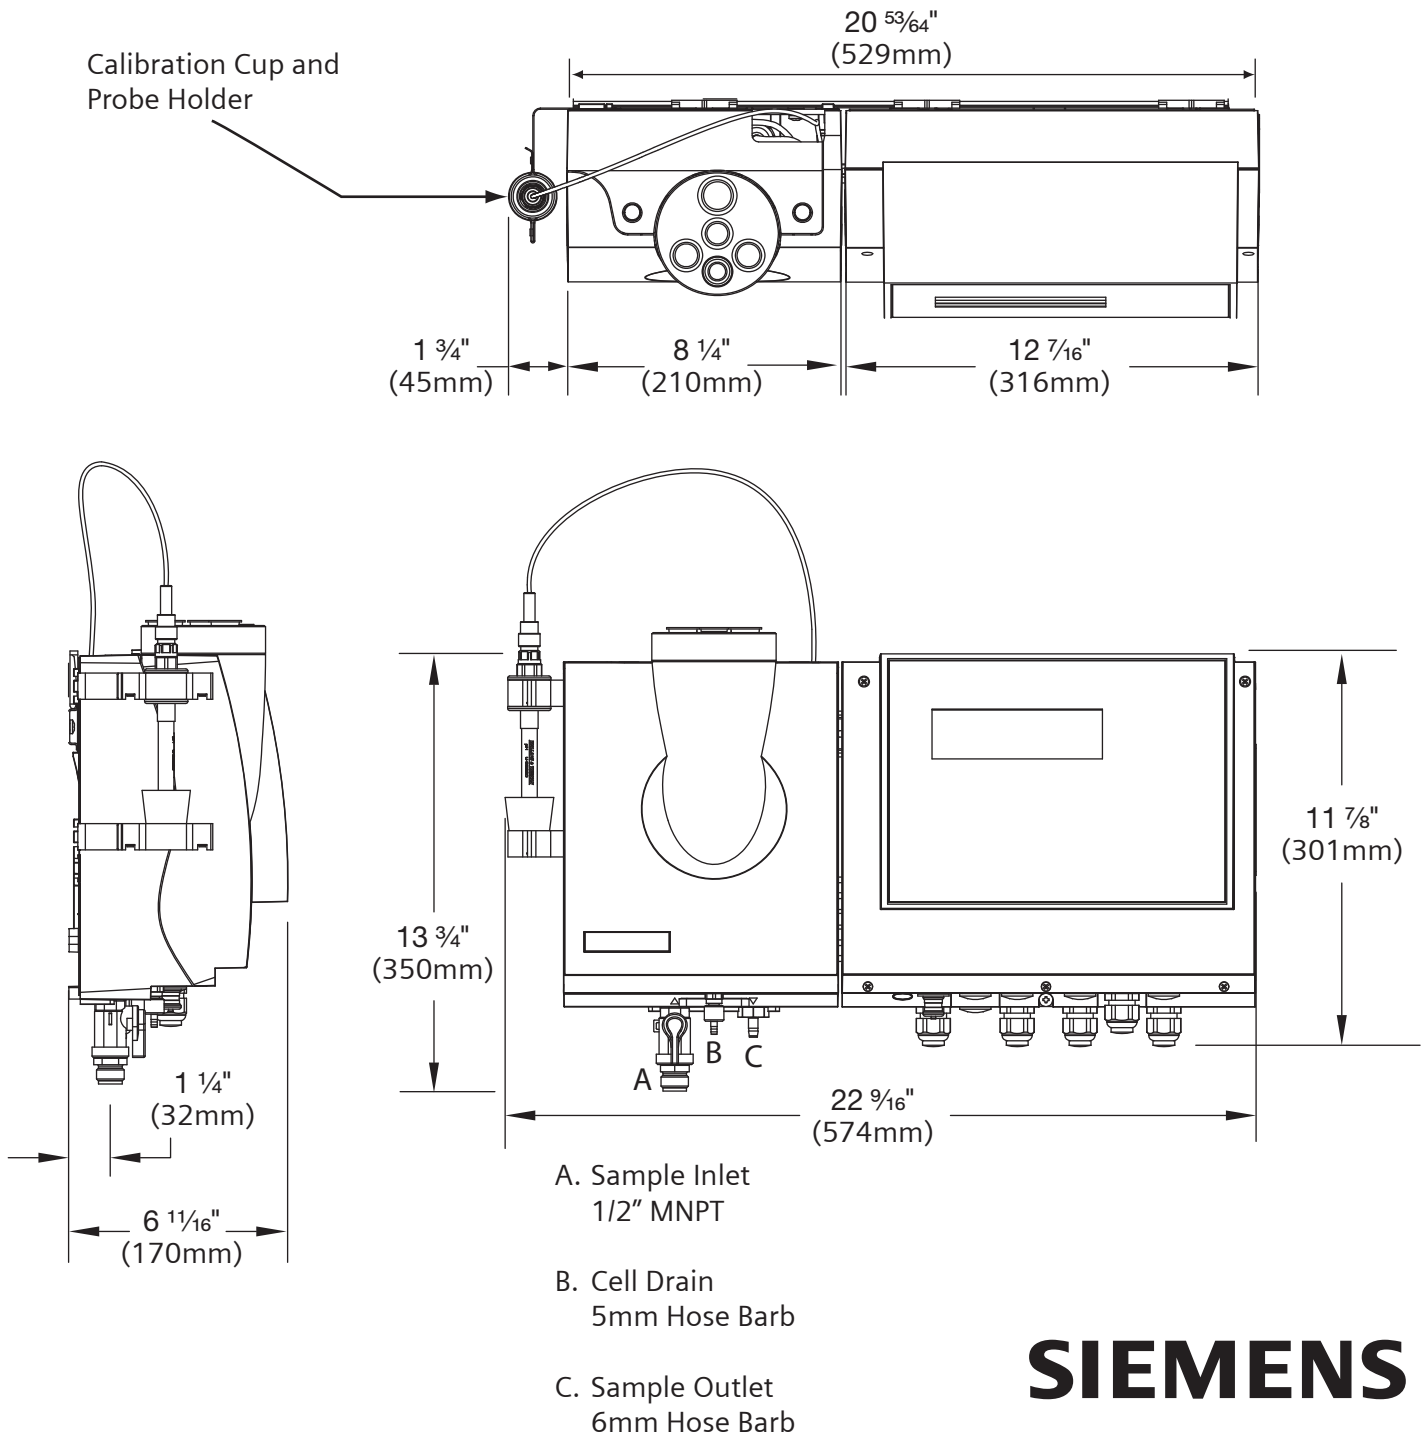

Wallace & Tiernan® MFC
Multi-Function Controller with Single Flow Cell*

SIEMENS

Water Technologies
 1901 West Garden Road
 Vineland, NJ 08360
 856.507.9000 phone
 856.507.4125 fax

www.usfilter.com

*See drawing WT.050.580.110.UA.CN.0706
 for mounting dimensions.

Dimensions
 WT.050.580.102.UA.CN.0706