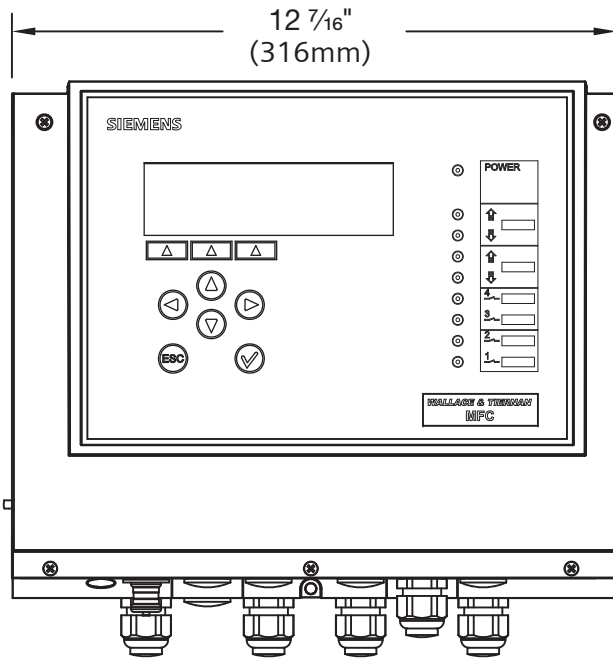

Wallace & Tiernan® MFC
Multi-Function Controller

RS232 Interface Connection

Knockouts (6 Plcs)
 1" Dia. (22mm)

Sensor Cable Gland (5)
 (1 per sensor)

SIEMENS

Water Technologies
 1901 West Garden Road
 Vineland, NJ 08360
 856.507.9000 phone
 856.507.4125 fax

www.usfilter.com

Dimensions
 WT.050.580.104.UA.CN.0706