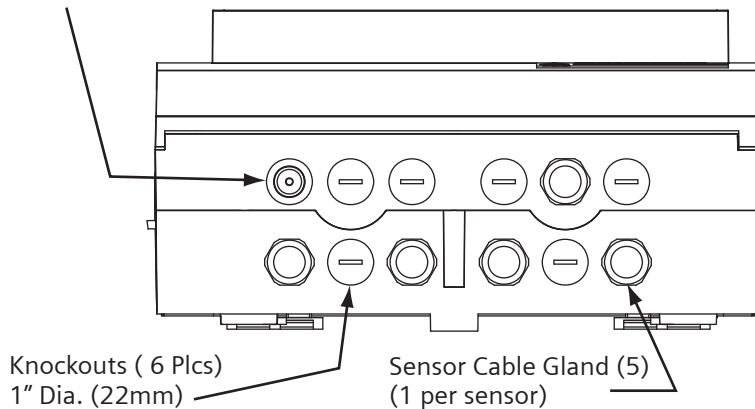

Wallace & Tiernan® MFC
Multi-Function Controller

RS232 Interface Connection

Knockouts (6 Plcs)
 1" Dia. (22mm)

Sensor Cable Gland (5)
 (1 per sensor)

SIEMENS

Water Technologies
 1901 West Garden Road
 Vineland, NJ 08360
 856.507.9000 phone
 856.507.4125 fax

www.usfilter.com

Dimensions
 WT.050.580.104.UA.CN.0706