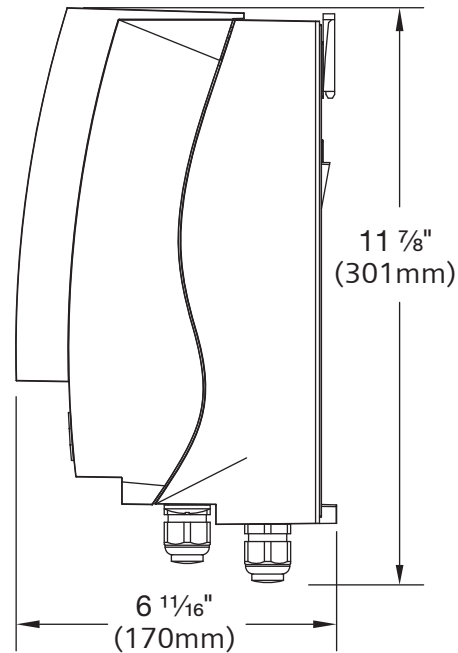

Wallace & Tiernan® MFC
Multi-Function Controller

RS232 Interface Connection

Knockouts (6 Plcs)
 1" Dia. (22mm)

Sensor Cable Gland (5)
 (1 per sensor)

SIEMENS

Water Technologies
 1901 West Garden Road
 Vineland, NJ 08360
 856.507.9000 phone
 856.507.4125 fax

www.usfilter.com

Dimensions
 WT.050.580.104.UA.CN.0706