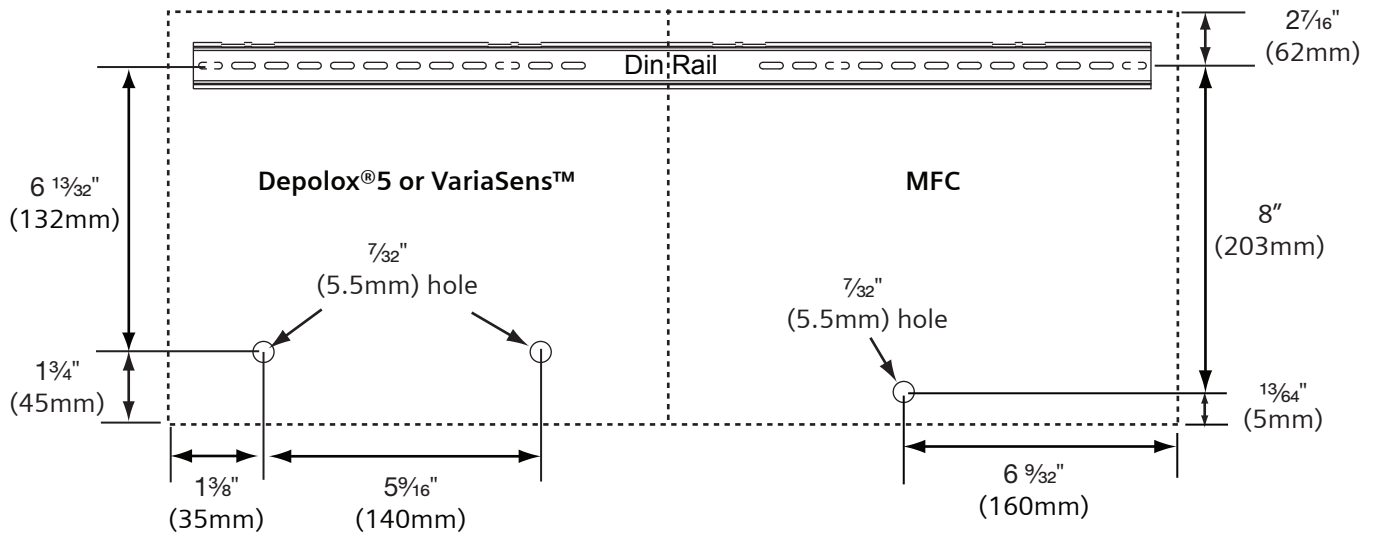

Wallace & Tiernan® Multi-Function Controller with Flow Cell Mounting Locations

Rail Mounting

Wall Mounting

SIEMENS

Water Technologies
1901 West Garden Road
Vineland, NJ 08360
856.507.9000 phone
856.507.4125 fax

www.usfilter.com

Dimensions
WT.050.580.110.UA.CN.0706