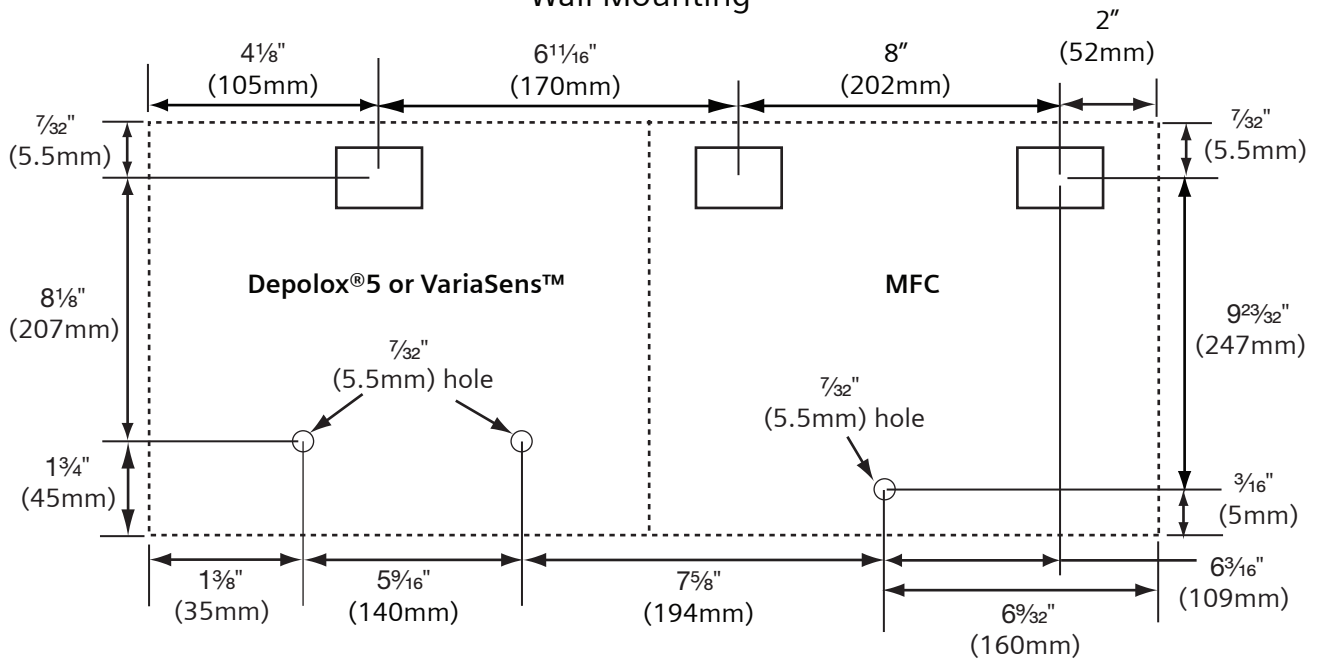

Wallace & Tiernan® Multi-Function Controller with Flow Cell Mounting Locations

Rail Mounting

Wall Mounting

SIEMENS

Water Technologies
1901 West Garden Road
Vineland, NJ 08360
856.507.9000 phone
856.507.4125 fax

www.usfilter.com

Dimensions
WT.050.580.110.UA.CN.0706