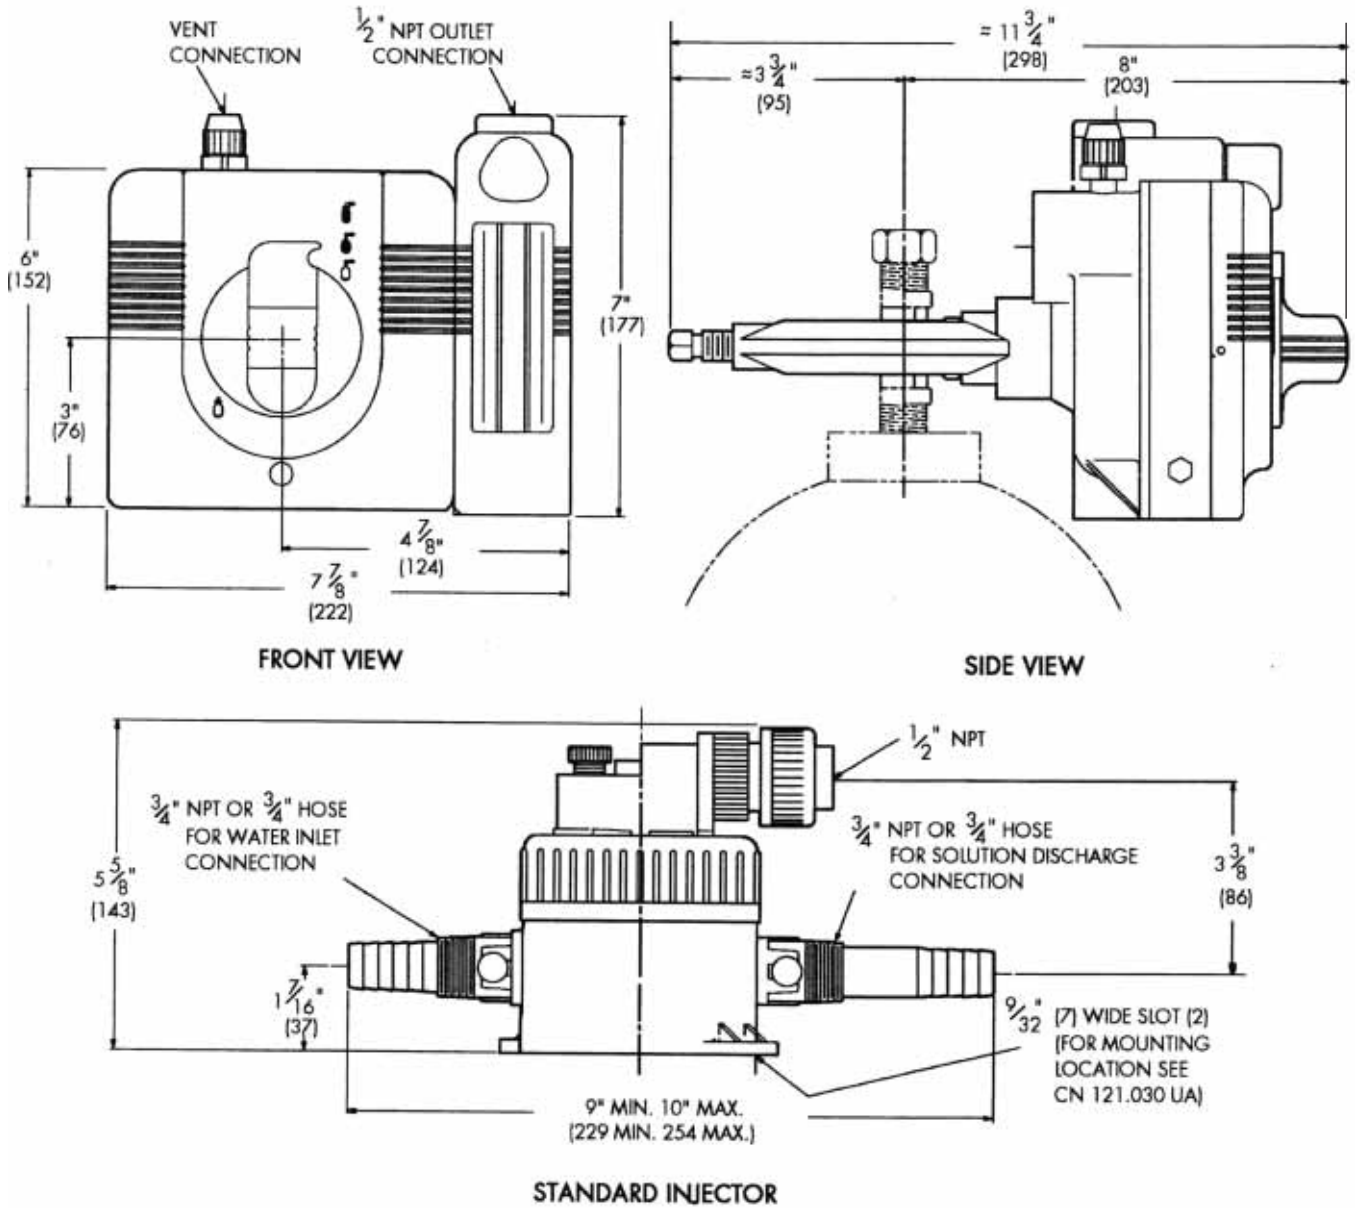

E10k Chlorinator

200 PPD with Chlorine Institute Yoke

SIEMENS

Water Technologies
 1901 West Garden Road
 Vineland, NJ 08360
 856.507.9000 phone
 856.507.4125 fax

www.siemens.com/water

Dimensions
 WT.025.300.100.UA.CN.0807