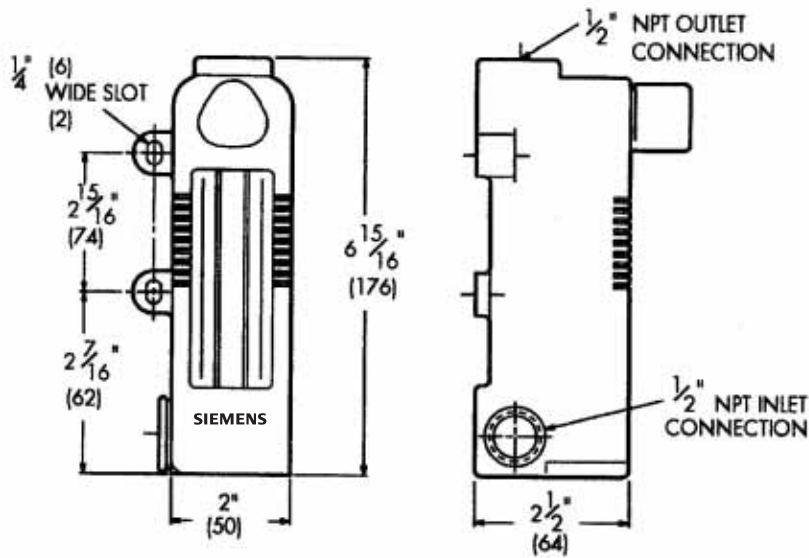

E10K Rotameters

5" TUBE
(MAX. CAPACITY 500PPD)

3" TUBE
(MAX. CAPACITY 200PPD)

SIEMENS

Water Technologies
1901 West Garden Road
Vineland, NJ 08360
856.507.9000 phone
856.507.4125 fax

www.siemens.com/water

Dimensions
WT.025.300.108.UA.CN.0807