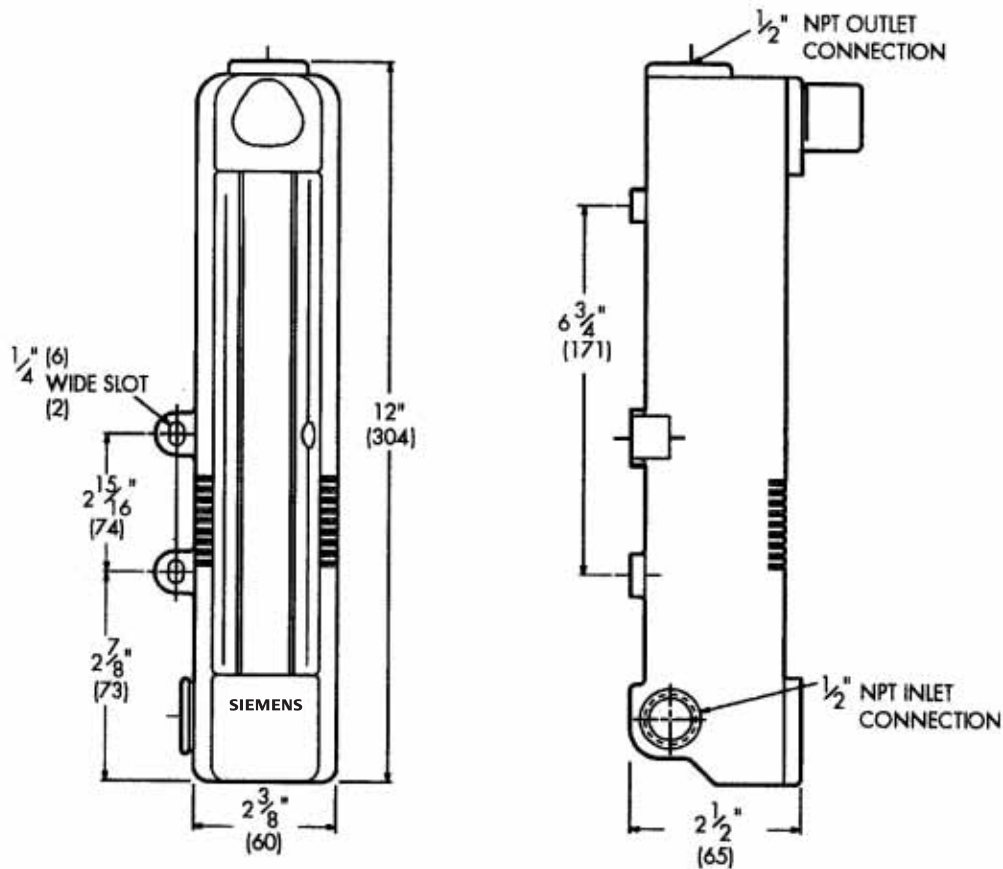

E10K Rotameters

5" TUBE
(MAX. CAPACITY 500PPD)

3" TUBE
(MAX. CAPACITY 200PPD)

SIEMENS

Water Technologies
1901 West Garden Road
Vineland, NJ 08360
856.507.9000 phone
856.507.4125 fax

www.siemens.com/water

Dimensions
WT.025.300.108.UA.CN.0807