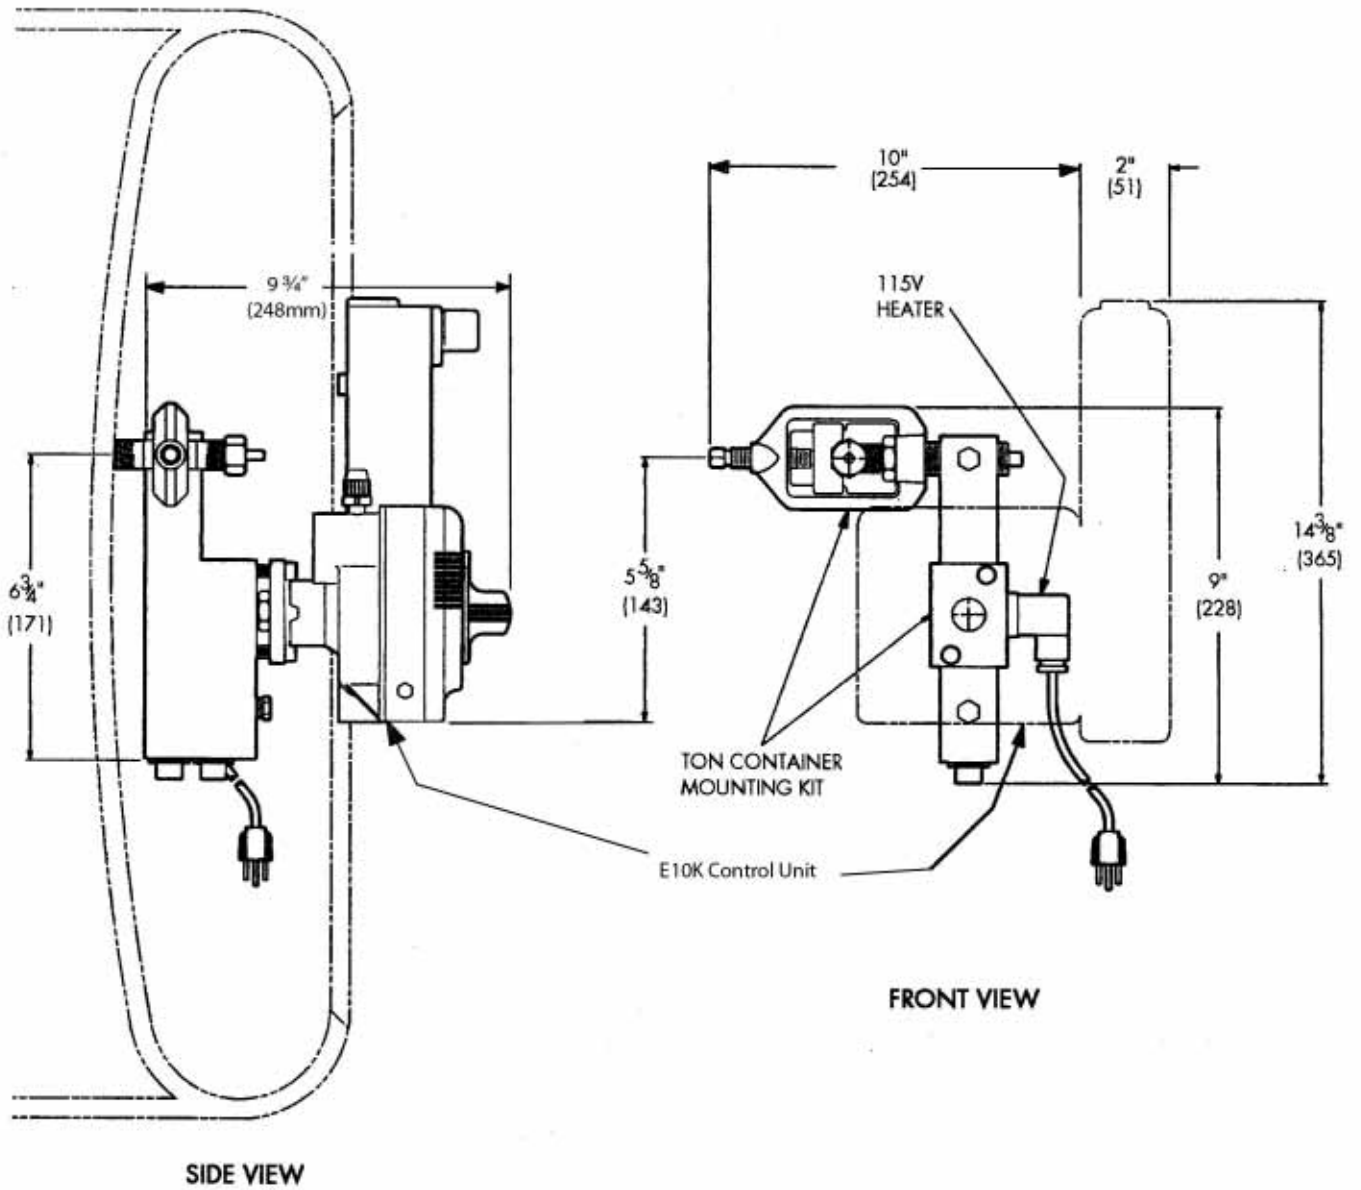

E10k Chlorinator Ton Container Mounting

SIEMENS

Water Technologies
1901 West Garden Road
Vineland, NJ 08360
856.507.9000 phone
856.507.4125 fax

www.siemens.com/water

Dimensions
WT.025.300.110.UA.CN.0807