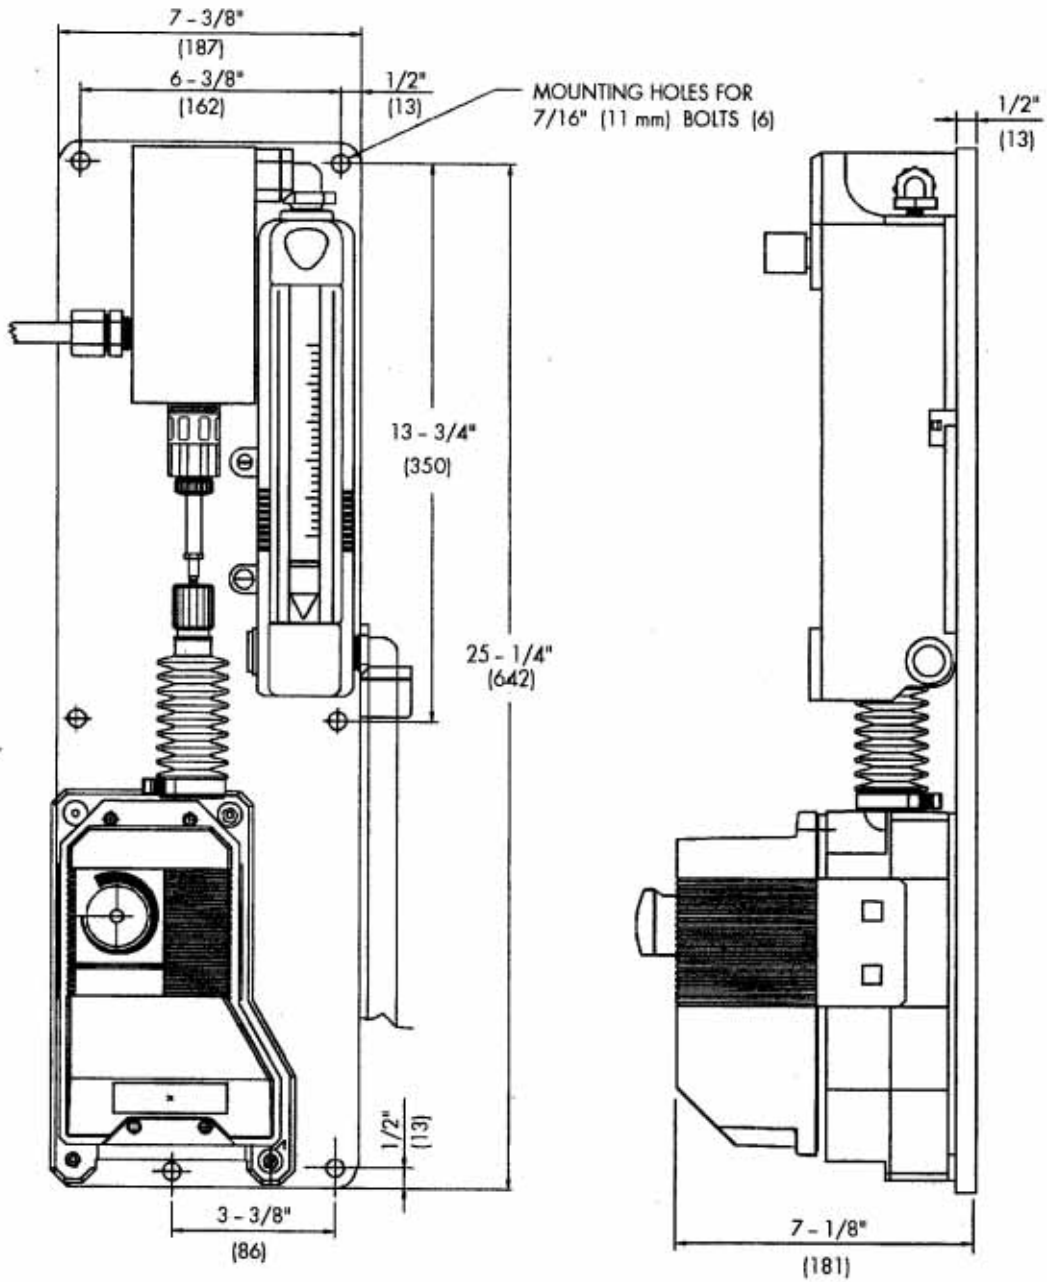

**E10K Auto Control Panel**  
**3" or 5" Rotameter\***

**MOUNTING DIMENSIONS**

\*Note: 5" Rotameter Shown

**SIEMENS**

Water Technologies  
 1901 West Garden Road  
 Vineland, NJ 08360  
 856.507.9000 phone  
 856.507.4125 fax

[www.siemens.com/water](http://www.siemens.com/water)

Dimensions  
 WT.025.300.112.UA.CN.0807