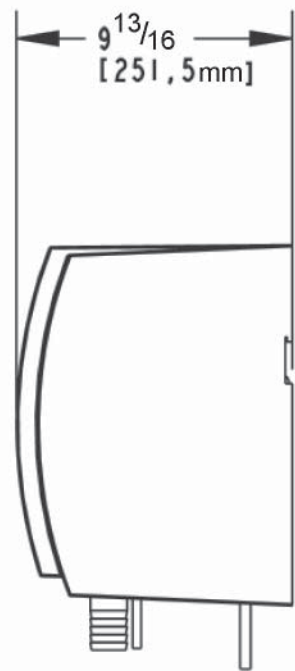

Wallace & Tiernan®
Micro/2000 or Deox/2000 Flow Cells

See WT.050.580.114 for mounting dimensions.

SIEMENS

Germany:
+49 8221 9040
wtger.water@siemens.com

United Kingdom:
+44 1732 771777
wtuk.water@siemens.com

USA:
+1 856 507 9000
wtus.water@siemens.com

Dimensions
WT.050.585.100.IE.CN.0508