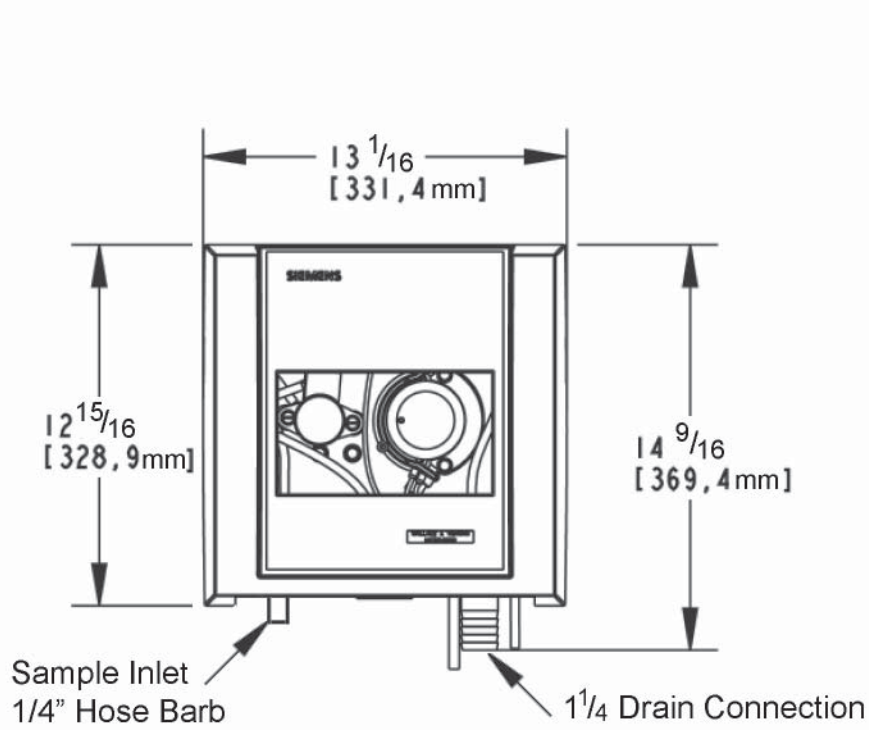

Wallace & Tiernan®
Micro/2000 or Deox/2000 Flow Cells

See WT.050.580.114 for mounting dimensions.

SIEMENS

Germany:
+49 8221 9040
wtger.water@siemens.com

United Kingdom:
+44 1732 771777
wtuk.water@siemens.com

USA:
+1 856 507 9000
wtus.water@siemens.com

Dimensions
WT.050.585.100.IE.CN.0508